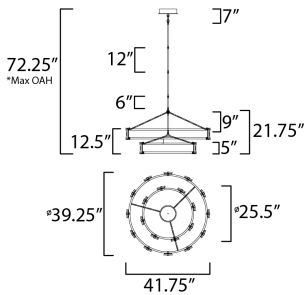

*max overall height

MEASUREMENTS

DIMENSION : 41.75" L x 41.75" W x 21.75" H
 MAX OAH : 72.25" OAH
 CANOPY : 7.75" W x 1.5" H x 7.75" L
 HANGING WEIGHT : 42.9 lb

LAMPING

INPUT VOLTAGE : 120-277V
 LUMENS : 5,300 Rated (4,000 Del.)
 BULB : 2 x 3.8W LED PCB Integrated , 76W Total
 BULB INCLUDED : (Integrated)
 DIMMABLE : Yes
 CRI : 90 CRI
 COLOR_TEMP : 3000K